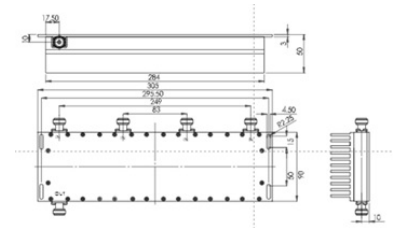

## MECHANICAL SPECIFICATIONS

Color	Black
Weight	2.1 kg
Connector	Type N-female
Dimension	304x116x50 mm
Serial no.	On product label
Operating Temperature	-20° C to +60° C