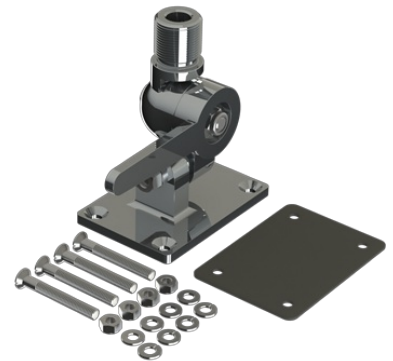

4-WAY MOUNT HD 1"-14NF

4-way heavy-duty chrome plated solid brass deck mount (1"-14NF)

- Heavy duty 4-Way tiltable easy lay-down chrome plated solid brass mount for deck/wall mounting of Marine, Satcom and GPS antennas with internal 1"-14NF threaded base
- Stainless steel mounting hardware included

MECHANICAL SPECIFICATIONS

Color	Chrome
Height	120 mm
Weight	900 g (Mounting Hardware included)
Mounting	Bolt-on with supplied screws
Mounting Place	On deck or wall
Materials	Chrome plated solid brass, stainless steel and rubber
Operating Temperature	-40C to +70C
For Antenna Types	For marine, Satcom and GPS antennas with US-style internal 1"-14NF threaded base
Dimension	93 x 65 x 120 mm