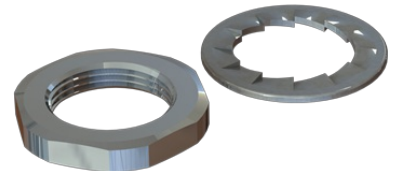

## Marine antenna mounting kit (Large)

Mounting Kit for mounting Marine and Base Station Antennas on brackets with mounting hole  $\varnothing$  25-26 mm

## MECHANICAL SPECIFICATIONS

Color	Chrome
Weight	40 g
Mounting	For mounting antennas on brackets with mounting hole $\varnothing$ 25-26 mm
Materials	Chromed solid brass and stainless steel
For Antenna Types	Marine and Base Station Antennas with standard threaded base