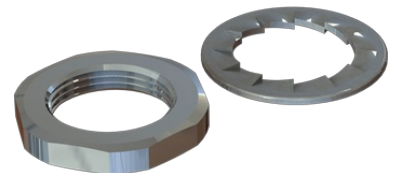

MOUNTING KIT LARGE

Marine antenna mounting kit (Large)

Mounting Kit for mounting Marine and Base Station Antennas on brackets with mounting hole \varnothing 25-26 mm

ELECTRICAL SPECIFICATIONS

MECHANICAL SPECIFICATIONS

Color	Chrome
Weight	40 g
Mounting	For mounting antennas on brackets with mounting hole \varnothing 25-26 mm
Materials	Chromed solid brass and stainless steel
For Antenna Types	Marine and Base Station Antennas with standard threaded base