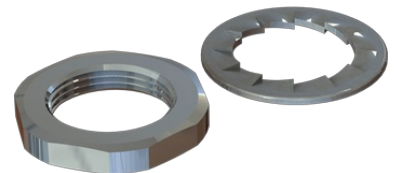

MOUNTING KIT LARGE

Marine antenna mounting kit (Large)

Mounting Kit for mounting Marine and Base Station Antennas on brackets with mounting hole \varnothing 25-26 mm

ELECTRICAL SPECIFICATIONS

MECHANICAL SPECIFICATIONS

Color	Chrome
Weight	40 g
Mounting	For mounting antennas on brackets with mounting hole \varnothing 25-26 mm
Materials	Chromed solid brass and stainless steel
For Antenna Types	Marine and Base Station Antennas with standard threaded base